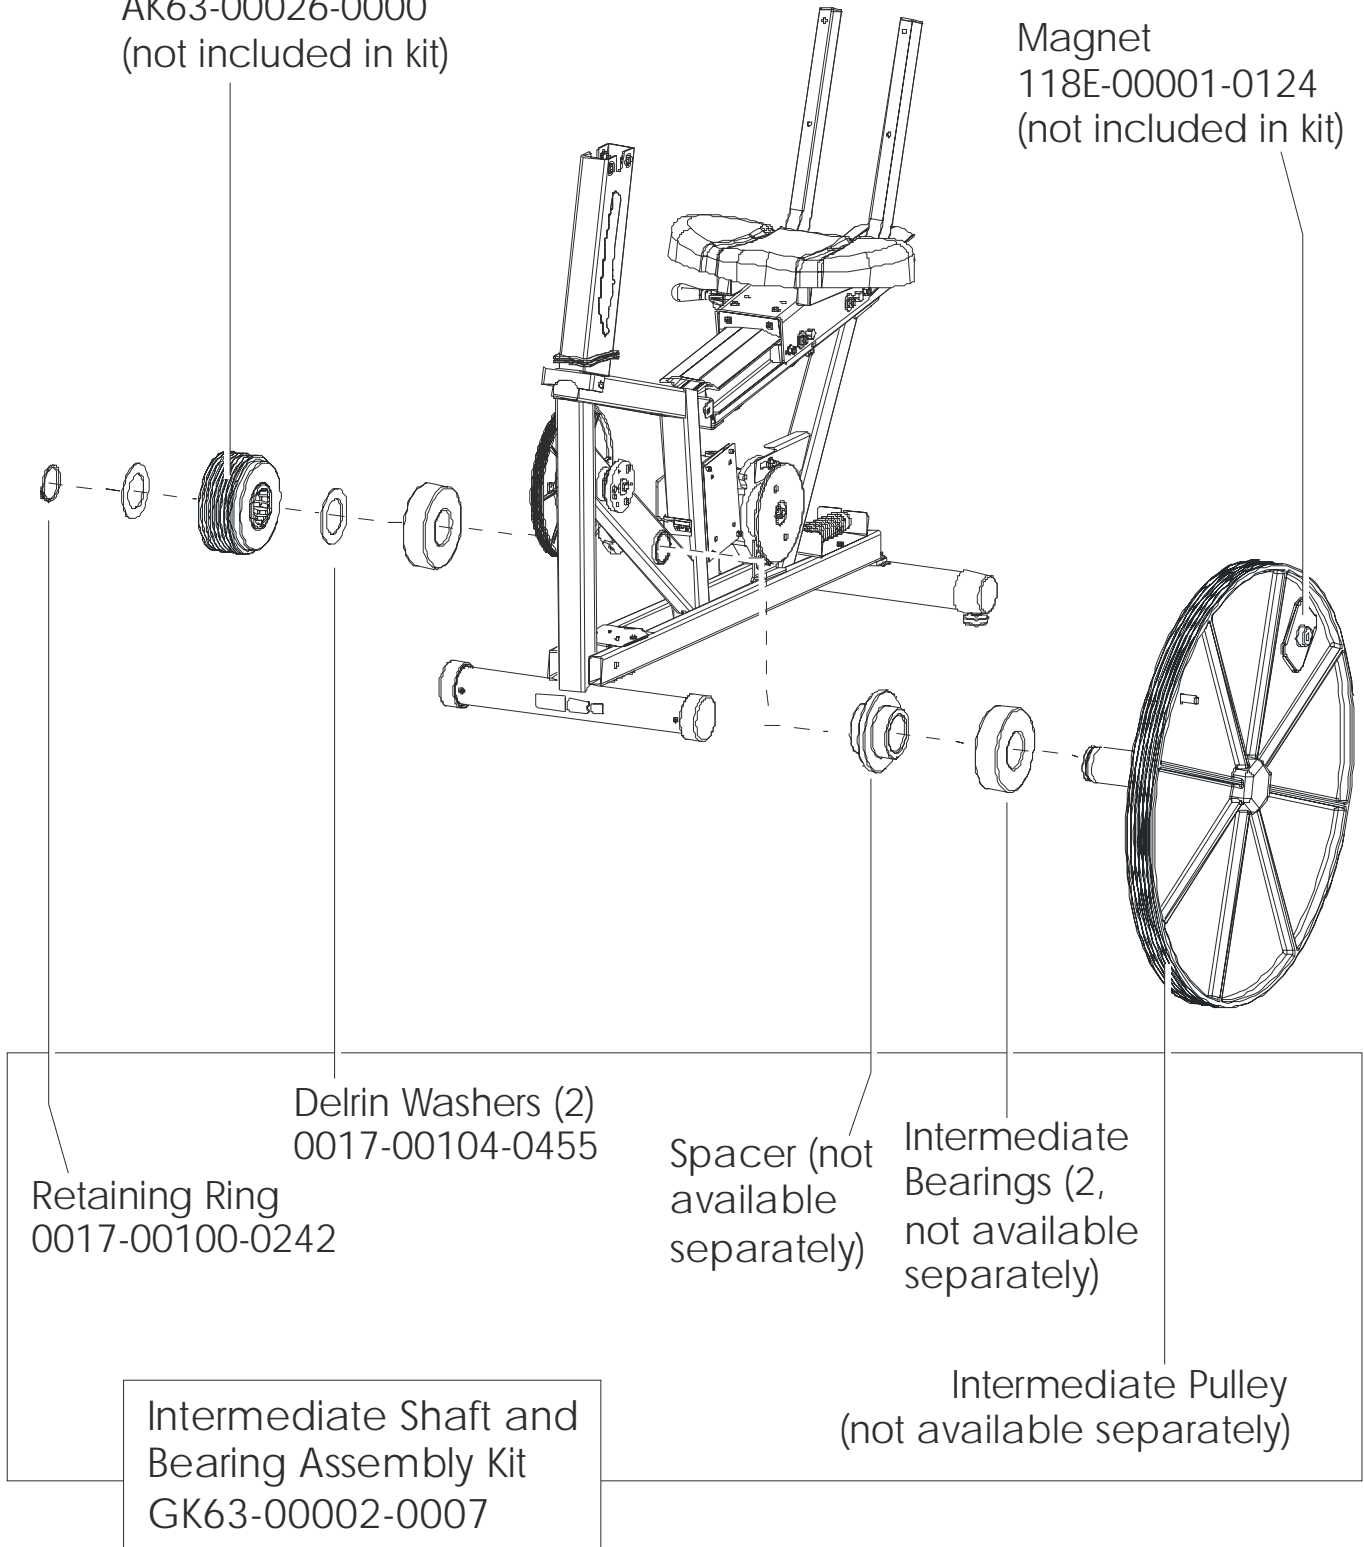

ARCTIC SILVER 95RE
Intermediate Shaft and Bearing Assembly

95RE-0XXX-04
S/N 100000-UP

Clutch Assembly
AK63-00026-0000
(not included in kit)

Magnet
118E-00001-0124
(not included in kit)